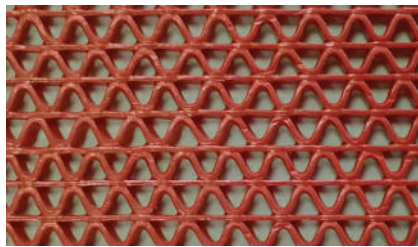

PVC Mats

PVC Coil Zig Zag Mat Z Type

(W: 1.22m L: 12m, Thickness: 7mm)

Z Type Black

Z Type Green

Z Type Grey

Z Type Blue

Z Type Red

PVC Coil Zig Zag Mat S Type

(W: 1.22m L: 15m, Thickness: 5mm)

S Type Brown

S Type Red

S Type Green

S Type Grey

S Type Black

S Type Blue

Black

Grey

Blue

PVC COIN MAT

FEATURES :

- Mold and mildew resistant
- Heavy duty, durable, flexible, sound absorption, shock absorption
- Interlocking design, easy to install and disassemble

- Anti-slip, Oil, Acid & Alkali-resistant
- Non-poisonous
- Easy to maintain and to clean
- Usage : Small garages, basements, mudrooms, kitchens, trade shows, shopping rooms, etc...