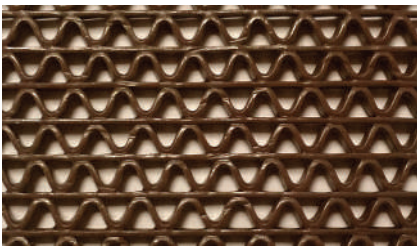

PVC Mats

PVC Coil Zig Zag Mat Z Type

(W: 1.22m L: 12m, Thickness: 7mm)

Z Type Black

Z Type Green

Z Type Grey

Z Type Blue

Z Type Red

PVC Coil Zig Zag Mat S Type

(W: 1.22m L: 15m, Thickness: 5mm)

S Type Brown

S Type Red

S Type Green

S Type Grey

S Type Black

S Type Blue

ZIG ZAG
MAT

PVC Coil Cushion Mat B Type

(W: 1.22m L: 12m, Thickness: 12mm)

Spaghetti Mat
Type B - Beige 55

Spaghetti Mat
Type B - Black 09

Spaghetti Mat
Type B - Blue 63

Spaghetti Mat
Type B - Dk Grey 41

Spaghetti Mat
Type B - Lt Green 12

Black

Grey

Blue

PVC COIN MAT

FEATURES :

- Mold and mildew resistant
- Heavy duty, durable, flexible, sound absorption, shock absorption
- Interlocking design, easy to install and disassemble

- Anti-slip, Oil, Acid & Alkali-resistant
- Non-poisonous
- Easy to maintain and to clean
- Usage : Small garages, basements, mudrooms, kitchens, trade shows, shopping rooms, etc...