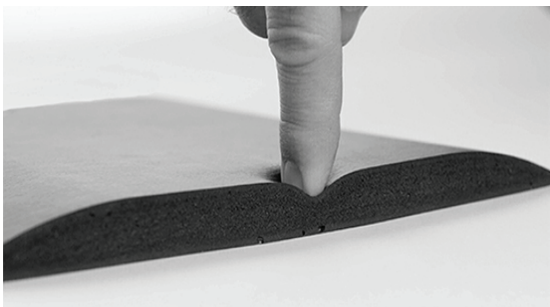

Black

Grey

Blue

PVC COIN MAT

FEATURES :

- Mold and mildew resistant
- Heavy duty, durable, flexible, sound absorption, shock absorption
- Interlocking design, easy to install and disassemble

- Anti-slip, Oil, Acid & Alkali-resistant
- Non-poisonous
- Easy to maintain and to clean
- Usage : Small garages, basements, mudrooms, kitchens, trade shows, shopping rooms, etc...

Anti-Fatigue Mat

(W: 0.9m L: 18m, Thickness: 9.5mm)

FEATURES :

- Comfortable cushion surface
- Non-slip ribs and beveled edges
- Use hose to clean with mild detergent
- Ensure surface underneath mat is clean and dry
- Usage : Factory floors, workshops, bars, retail shops, etc...