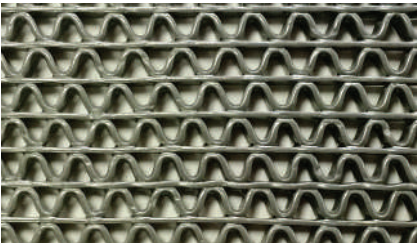

PVC Mats

PVC Coil Zig Zag Mat Z Type

(W: 1.22m L: 12m, Thickness: 7mm)

Z Type Black

Z Type Green

Z Type Grey

Z Type Blue

Z Type Red

PVC Coil Zig Zag Mat S Type

(W: 1.22m L: 15m, Thickness: 5mm)

S Type Brown

S Type Red

S Type Green

S Type Grey

S Type Black

S Type Blue

ZIG ZAG
MAT

PVC Coil Cushion Mat B Type

(W: 1.22m L: 12m, Thickness: 12mm)

Spaghetti Mat
Type B - Beige 55

Spaghetti Mat
Type B - Black 09

Spaghetti Mat
Type B - Blue 63

Spaghetti Mat
Type B - Dk Grey 41

Spaghetti Mat
Type B - Lt Green 12

Spaghetti Mat
Type B - Marron 10

Spaghetti Mat
Type B - Brown 05

Spaghetti Mat
Type B - Grey 04

Spaghetti Mat
Type B - Green 17

Spaghetti Mat
Type B - Red 20

**CUSHION
MAT**

PVC Coil Cushion Mat D Type

(W: 1.22m L: 8m, Thickness: 17mm)