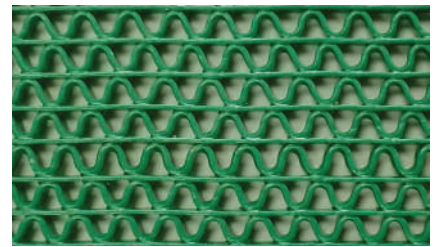

PVC Mats

PVC Coil Zig Zag Mat Z Type

(W: 1.22m L: 12m, Thickness: 7mm)

Z Type Black

Z Type Green

Z Type Grey

Z Type Blue

Z Type Red

PVC Coil Zig Zag Mat S Type

(W: 1.22m L: 15m, Thickness: 5mm)

S Type Brown

S Type Red

S Type Green

S Type Grey

S Type Black

S Type Blue

ZIG ZAG
MAT

PVC Coil Cushion Mat B Type

(W: 1.22m L: 12m, Thickness: 12mm)

Spaghetti Mat
Type B - Beige 55

Spaghetti Mat
Type B - Black 09

Spaghetti Mat
Type B - Blue 63

Spaghetti Mat
Type B - Dk Grey 41

Spaghetti Mat
Type B - Lt Green 12

Spaghetti Mat
Type B - Marron 10

Spaghetti Mat
Type B - Brown 05

Spaghetti Mat
Type B - Grey 04

Spaghetti Mat
Type B - Green 17

Spaghetti Mat
Type B - Red 20

**CUSHION
MAT**

PVC Coil Cushion Mat D Type

(W: 1.22m L: 8m, Thickness: 17mm)